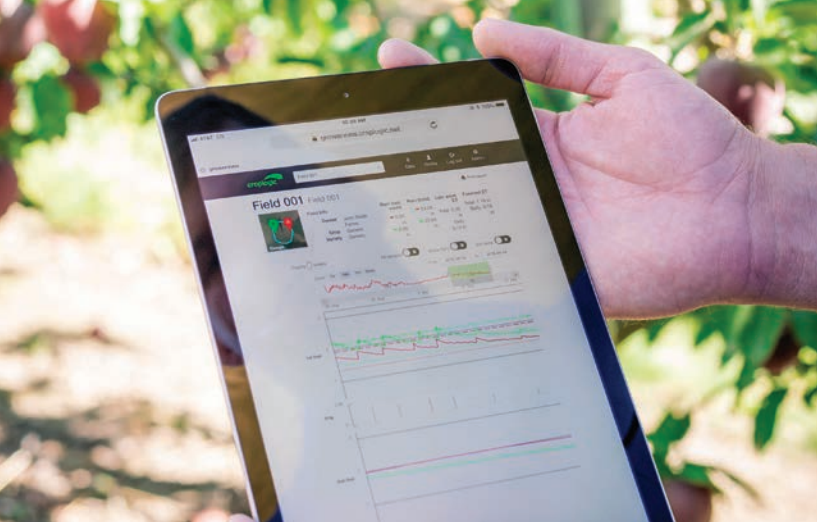

MONITOR, TRACK & MANAGE

Access your soil moisture data all in one place, and on-the-go, with the desktop dashboard and simple-to-use app

30+ YEARS OF RESEARCH

Powerful and proven tool developed by leading agronomists leveraging over 30 years of research

24/7 DATA COLLECTION

Reliable and continuous satellite communications using cloud-based technology

TRUSTED LOCAL EXPERIENCE

Our agronomists have over 100 years combined experience working locally with farmers to help optimize crop performance

CropLogic™ realTime

A hardware & software solution allowing you to combine your on-the-ground know-how with actionable in-field information designed to help you optimise your crops' performance

- ✔ Performance-enhancing irrigation and agronomic decisions at the click of a button
- ✔ Better predict the behavior of your crops' soil moisture levels
- ✔ Accurate and concise insights presented in an intuitive format
- ✔ Actionable information helps you and your team effectively coordinate farm activities
- ✔ Easy-to-install reliable and robust sensors suitable across all soil and crop types
- ✔ After-sale hands-on irrigation management services provided by local and experienced agronomists

A proven tool, tried and tested with real farmers across a variety of crops including row crops, viticulture and orchard

CropLogic™ realTime GrowerView Desktop Dashboard & Android/iOS App

Monitor, track and manage your soil moisture, irrigation, rain events and evapotranspiration rate all in the one place - as they happen. The easy-to-navigate dashboard enables you to access accurate and concise insights in an easily digestible format - designed to help you make cost-saving decisions throughout the critical season periods.