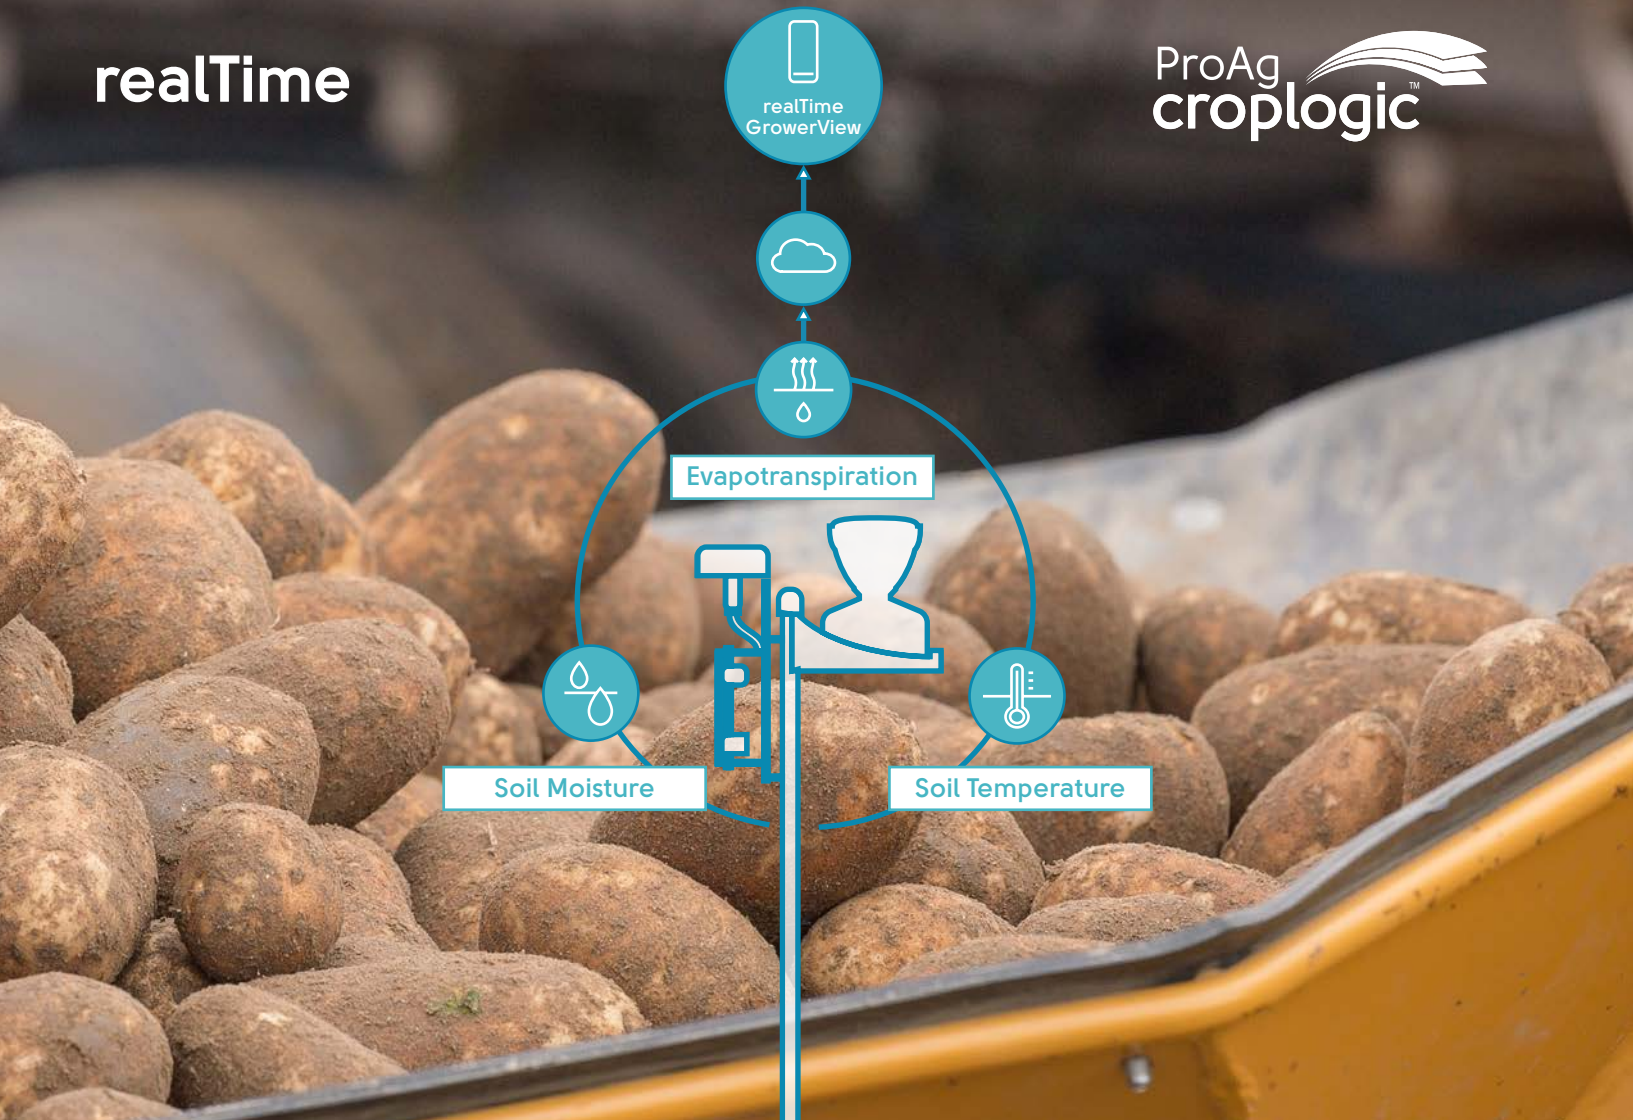

realTime

ProAg
croplagic

Powerfully simple Actionable information

We understand how busy farmers are, that's why we've developed CropLogic™ realTime, a powerful tool to help you make cost-saving decisions at the click of a button

MONITOR, TRACK & MANAGE

Access your soil moisture data all in one place, and on-the-go, with the desktop dashboard and simple-to-use app

30+ YEARS OF RESEARCH

Powerful and proven tool developed by leading agronomists leveraging over 30 years of research

CropLogic™ realTime

A hardware & software solution allowing you to combine your on-the-ground know-how with actionable in-field information designed to help you optimise your crops' performance

- ✔ Performance-enhancing irrigation and agronomic decisions at the click of a button
- ✔ Better predict the behavior of your crops' soil moisture levels
- ✔ Accurate and concise insights presented in an intuitive format
- ✔ Actionable information helps you and your team effectively coordinate farm activities
- ✔ Easy-to-install reliable and robust sensors suitable across all soil and crop types
- ✔ After-sale hands-on irrigation management services provided by local and experienced agronomists

A proven tool, tried and tested with real farmers across a variety of crops including row crops, viticulture and orchard

CropLogic™ realTime GrowerView Desktop Dashboard & Android/iOS App

Monitor, track and manage your soil moisture, irrigation, rain events and evapotranspiration rate all in the one place - as they happen. The easy-to-navigate dashboard enables you to access accurate and concise insights in an easily digestible format - designed to help you make cost-saving decisions throughout the critical season periods.