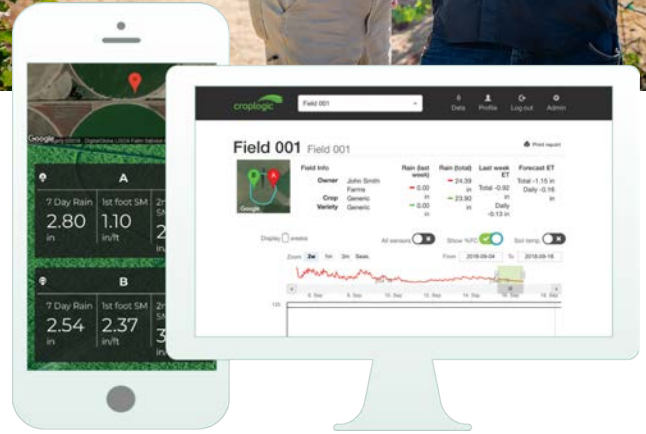

MONITOR, TRACK & MANAGE

Access your soil moisture data all in one place, and on-the-go, with the desktop dashboard and simple-to-use app

30+ YEARS OF RESEARCH

Powerful and proven tool developed by leading agronomists leveraging over 30 years of research

24/7 DATA COLLECTION

Reliable and continuous satellite communications using cloud-based technology

TRUSTED LOCAL EXPERIENCE

Our agronomists have over 100 years combined experience working locally with farmers to help optimize crop performance

CropLogic™ realTime

A hardware & software solution allowing you to combine your on-the-ground know-how with actionable in-field information designed to help you optimise your crops' performance

- ✔ Performance-enhancing irrigation and agronomic decisions at the click of a button
- ✔ Better predict the behavior of your crops' soil moisture levels
- ✔ Accurate and concise insights presented in an intuitive format
- ✔ Actionable information helps you and your team effectively coordinate farm activities
- ✔ Easy-to-install reliable and robust sensors suitable across all soil and crop types
- ✔ After-sale hands-on irrigation management services provided by local and experienced agronomists

A proven tool, tried and tested with real farmers across a variety of crops including row crops, viticulture and orchard

CropLogic™ realTime GrowerView Desktop Dashboard & Android/iOS App

Monitor, track and manage your soil moisture, irrigation, rain events and evapotranspiration rate all in the one place - as they happen. The easy-to-navigate dashboard enables you to access accurate and concise insights in an easily digestible format - designed to help you make cost-saving decisions throughout the critical season periods.