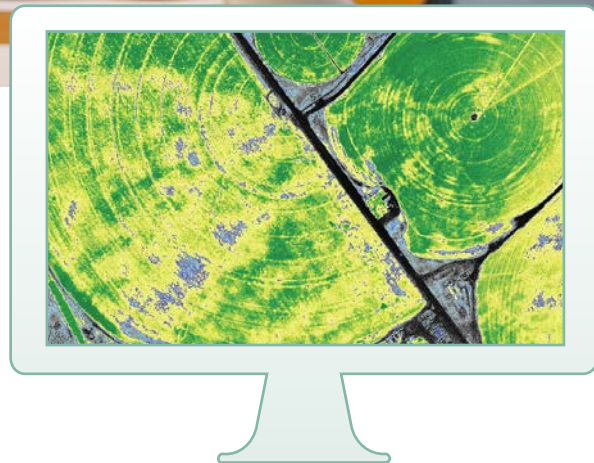

## Powerfully simple Actionable imagery

We understand the importance knowing your crops' health. CropLogic™ Aerial Imagery is designed to help you proactively know where you are needed the most on your farm

### 24-HOUR TURNAROUND

Receive mobile text notifications when your images are ready to view - helping you make those critical decisions, fast

## CropLogic™ Aerial Imagery

A powerful solution for early detection and intervention of problem areas on your farm, providing you with actionable in-field imagery designed to help minimize threats to your crops' performance