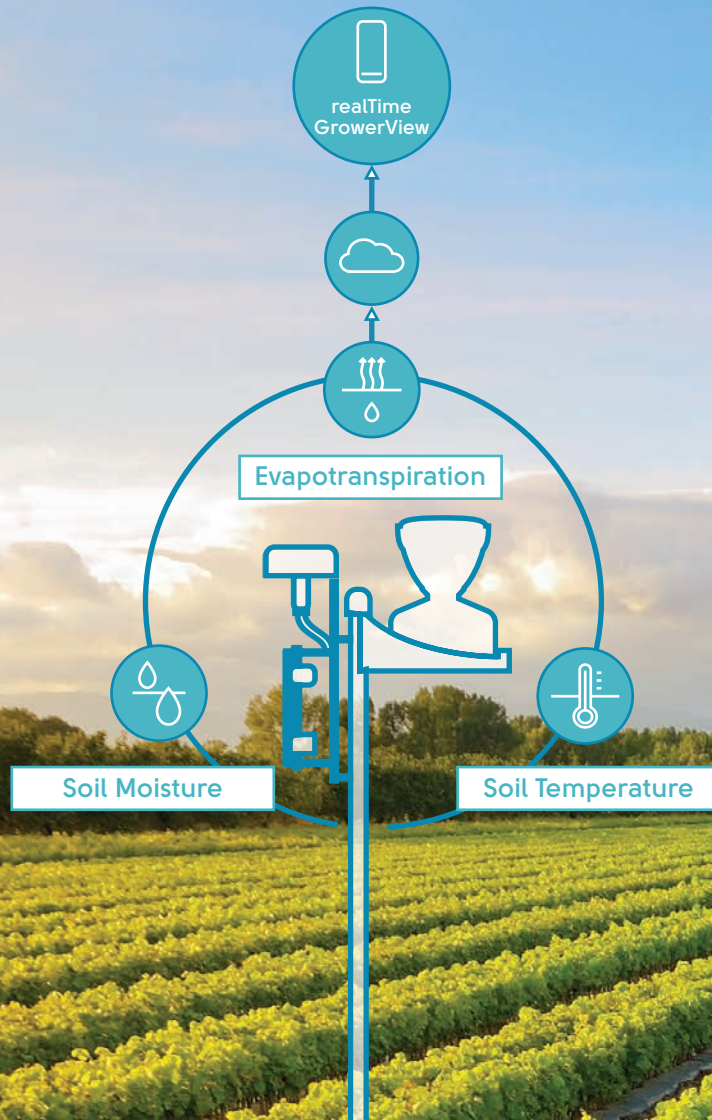

realTime

Powerfully simple Actionable intelligence

We understand how busy growers are, that's why we've developed CropLogic™ realTime, a powerful tool to help you make cost-saving decisions at the click of a button

RESILIENT & ROBUST

Our easy-to-install sensor probes have proven durability across a variety of crop and soil types

30+ YEARS OF RESEARCH

Powerful and proven tool developed by leading agronomists leveraging over 30 years of research

MONITOR, TRACK & MANAGE

Access your soil moisture data all in the one place, and on-the-go, with the simple-to-use app and desktop dashboard

24/7 DATA COLLECTION

Reliable and continuous satellite communications using cloud-based technology