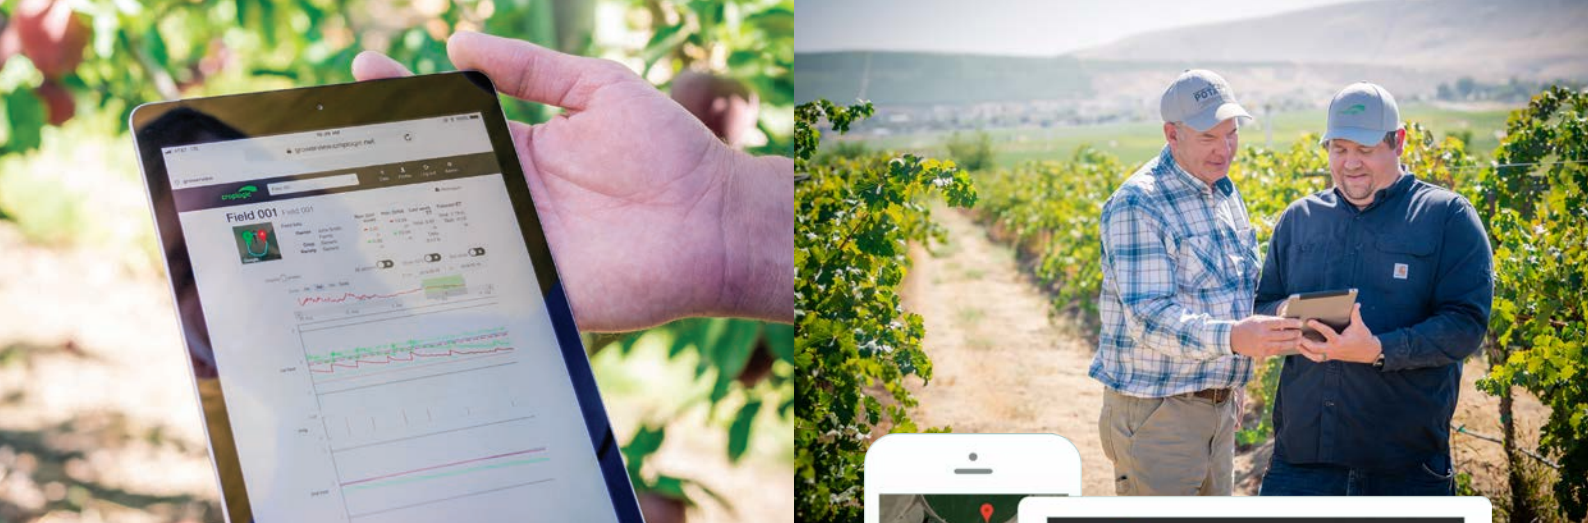

RESILIENT & ROBUST

Our easy-to-install sensor probes have proven durability across a variety of crop and soil types

30+ YEARS OF RESEARCH

Powerful and proven tool developed by leading agronomists leveraging over 30 years of research

CropLogic™ realTime

A hardware & software solution allowing you to combine your on-the-ground know-how with actionable in-field intelligence designed to help you optimise your crops' performance

- ✔ Performance-enhancing irrigation and agronomic decisions at the click of a button
- ✔ Better predict the behaviour of your crops' soil moisture levels
- ✔ Accurate and concise insights presented in a digestible format
- ✔ Actionable information helps you and your team effectively coordinate farm activities
- ✔ Monitor, track and access soil moisture data with simple-to-use app and dashboard
- ✔ Easy-to-install reliable and robust sensors suitable across all soil and crop types

A proven tool, tried and tested with real farmers across a variety of crops including fruit and nut trees, viticulture, vegetables and fodder crops

CropLogic™ realTime GrowerView Desktop Dashboard

Monitor, track and manage your soil moisture, irrigation, rain events and evapotranspiration rate all in the one place - as they happen. The easy-to-navigate dashboard enables you to access accurate and concise insights in an easily digestible format - designed to help you make cost-saving decisions throughout the critical season periods.

CropLogic™ realTime GrowerView App for Android and iOS

Access your soil moisture data on-the-go in real time. Prioritise the fields that need most attention with the adjustable soil-moisture threshold function, allowing you to plan your day and allocate your resources effectively.